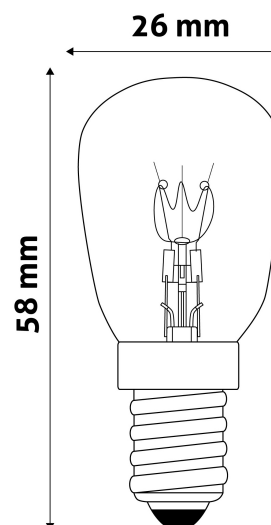

PRODUCT OUTLINE