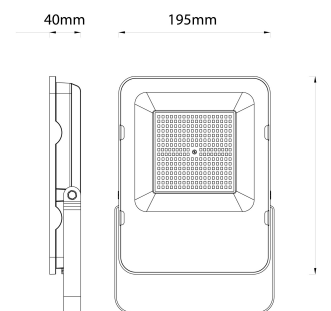

Avide LED Flood Light Industrial SMD 100W NW 4000K 160lm/W

Product code: AILFLNW-100W
Brand link:
ID: AB-190518
Company name: Bramcke Hungary Kft.
Company address: Kishatár utca 17., 4031 Debrecen

QR code:
Date of issue: 2024-05-11
Page: 2/3

PRODUCT SIZE

Width: 195mm
Height: 255mm
Depth: 40mm

CARDBOARD BOX

EAN: 5999097954608
Packaging: 1/b 8/c 336/p
Dimensions:
Net weight: 1 544.9g
Gross weight: 1 596g

CARTON

EAN: 5999097954615
Packaging: 1/b 8/c 336/p
Dimensions:
Net weight: 12.359424kg
Gross weight: 12.768kg

PALLET EXAMPLE

Height:
Width: 120cm (std Euro pallet)
Mepth: 80cm (std Euro pallet)
Cartons per pallet: 42carton/pallet
Cartons per row:
Net weight: 519.095808kg
Gross weight: 536.256kg

PRODUCT PICTURE

PRODUCT OUTLINE