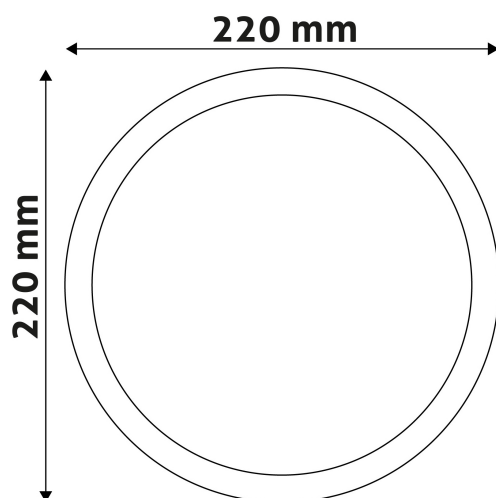

PRODUCT SIZE

Diameter: 220mm
Height: 31.5mm

CARDBOARD BOX

EAN: 5999562281963
Packaging: 1/b 30/c 480/p
Dimensions: 223mm x 223mm x 30mm
Net weight: 370g
Gross weight: 431g

CARTON

EAN: 5999562281970
Packaging: 1/b 30/c 480/p
Dimensions: 690mm x 420mm x 250mm
Net weight: 11.1kg
Gross weight: 12.93kg

PALLET EXAMPLE

Height:
Width: 120cm (std Euro pallet)
Meptch: 80cm (std Euro pallet)
Cartons per pallet: 16carton/pallet
Cartons per row:
Net weight: 177.6kg
Gross weight: 206.88kg

PRODUCT PICTURE

PRODUCT OUTLINE