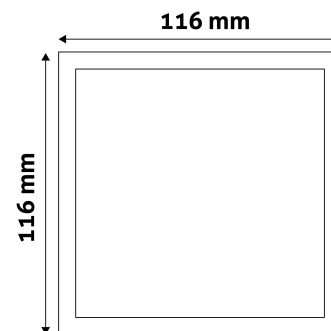

PRODUCT OUTLINE