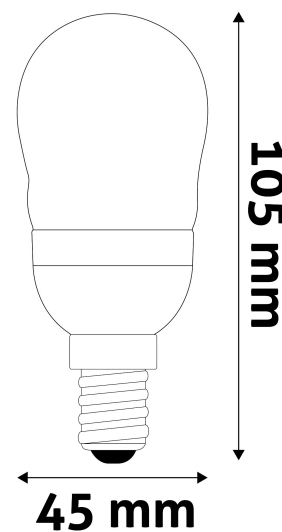

Avide LED Globe Mini B45 6W E14 WW 3000K

Product code: ABMB14WW-6W
Brand link: avidelighting.com/qr/ABMB14WW-6W
ID: AB-190518
Company name: Bramcke Hungary Kft.
Company address: Kishatár utca 17., 4031 Debrecen

Wattage: 6W
Voltage: 220-240V
Beam angle: 160°
Dimmability: No
Lumen output: 540lm
Color temperature: 3 000K
Lifetime: 25 000h
Energy class: F
CRI: 80
IP standard: IP20

BOX PICTURE

Avide LED Globe Mini B45 6W E14 WW 3000K

Page: 2/3

PRODUCT SIZE

Diameter:	45mm
Height:	105mm

CARDBOARD BOX

EAN:	5999562285305
Packaging:	1/b 100/c 4800/p
Dimensions:	46mm x 46mm x 140mm
Net weight:	20g
Gross weight:	28g

CARTON

EAN:	5999562285312
Packaging:	1/b 100/c 4800/p
Dimensions:	495mm x 245mm x 245mm
Net weight:	2kg
Gross weight:	2.8kg

PALLET EXAMPLE

Height:	
Width:	120cm (std Euro pallet)
Depth:	80cm (std Euro pallet)
Cartons per pallet:	48carton/pallet
Cartons per row:	6pcs
Net weight:	96kg
Gross weight:	134.4kg

PRODUCT PICTURE

PRODUCT OUTLINE