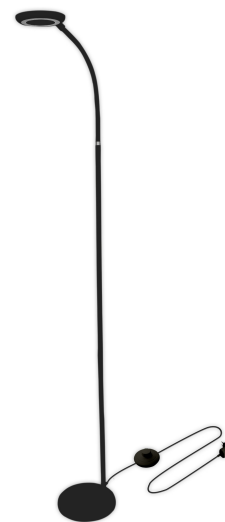

Avide LED Floor Lamp Angel 12W NW Black

Product code: ABLFL-12W-ANGEL-B
Brand link: avidelighting.com/qr/ABLFL-12W-ANGEL-B
ID: AB-190518
Company name: Bramcke Hungary Kft.
Company address: Kishatár utca 17., 4031 Debrecen

Date of issue: 2024-05-05

Page: 2/3

PRODUCT SIZE

Width: 176.5mm
Height: 1 390mm
Depth: 176.5mm

CARDBOARD BOX

EAN: 5999097919447
Packaging: 1/b 5/c 140/p
Dimensions: 80mm x 415mm x 220mm
Net weight: 1 444g
Gross weight: 1 700g

CARTON

EAN: 5999097919454
Packaging: 1/b 5/c 140/p
Dimensions: 437mm x 415mm x 230mm
Net weight: 7.22kg
Gross weight: 8.5kg

PALLET EXAMPLE

Height:
Width: 120cm (std Euro pallet)
Depth: 80cm (std Euro pallet)
Cartons per pallet: 28carton/pallet
Cartons per row:
Net weight: 202.16kg
Gross weight: 238kg

PRODUCT PICTURE